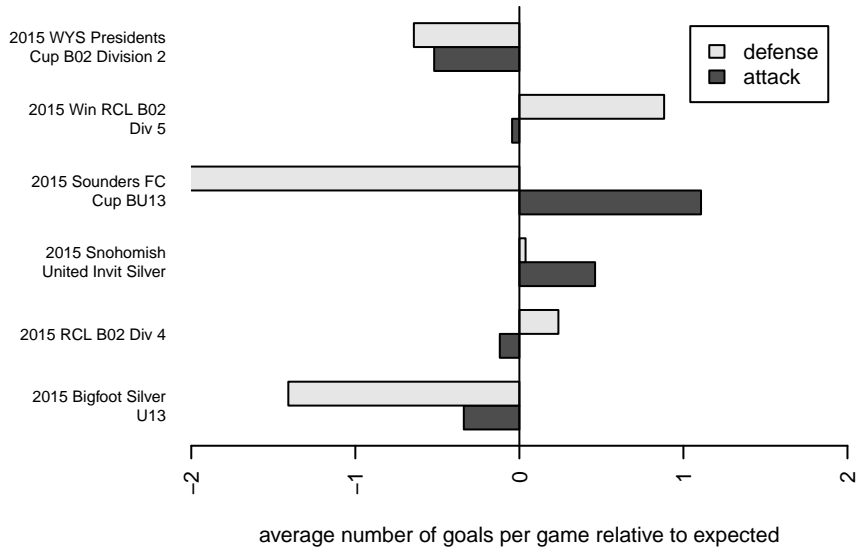

Eastside FC Grey B02

Eastside FC
 Preston, WA
 B02 total strength=558
 attack=0.54 defense=0.34
 fall league = RCL B02 Div 4
 spr league = Win RCL B02 Div 5

alt names used:
 EASTSIDE FCEASTSIDE FC B02 GREY D
 EASTSIDE FC GREY ()
 Eastside BU13 Grey
 Eastside FC B02 Grey D
 Eastside FC B02 Grey D
 Eastside FC B02 Grey D

Venues played:
 2015 Snohomish United Invt Silver
 2015 Sounders FC Cup BU13
 2015 Bigfoot Silver U13
 2015 RCL B02 Div 4
 2015 Win RCL B02 Div 5
 2015 WYS Presidents Cup B02 Division 2

Eastside FC Grey B02
 Dots are actual minus expected GF (blue circles) and GA (red triangles).
 Blue line is smoothed change in attack strength. Red is smoothed change in defense strength.

**attack and defense variance (black dot)
relative to other teams
and top 10 in region**

**attack and defense rating
relative to others at age
and all opponents in last 13 months**

Performance relative to 13 month average