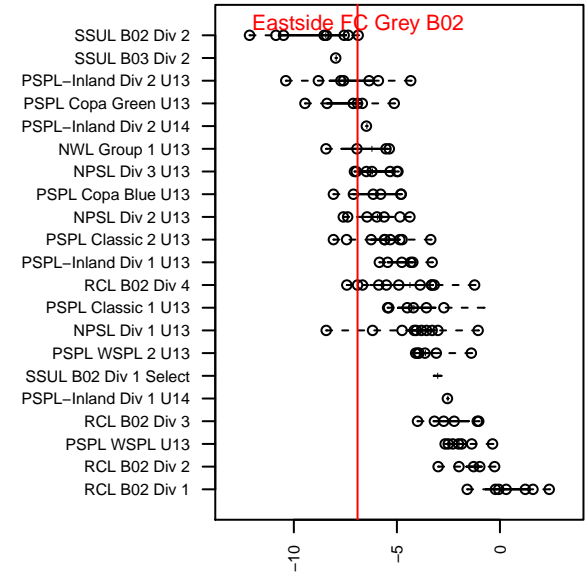

Eastside FC Grey B02

Eastside FC
 Preston, WA
 B02 total strength=558
 attack=0.54 defense=0.34
 fall league = RCL B02 Div 4
 spr league = Win RCL B02 Div 5

alt names used:
 EASTSIDE FCEASTSIDE FC B02 GREY D
 EASTSIDE FC GREY ()
 Eastside BU13 Grey
 Eastside FC B02 Grey D
 Eastside FC B02 Grey D
 Eastside FC B02 Grey D

Venues played:
 2015 Snohomish United Invt Silver
 2015 Sounders FC Cup BU13
 2015 Bigfoot Silver U13
 2015 RCL B02 Div 4
 2015 Win RCL B02 Div 5
 2015 WYS Presidents Cup B02 Division 2

Eastside FC Grey B02
 Dots are actual minus expected GF (blue circles) and GA (red triangles).
 Blue line is smoothed change in attack strength. Red is smoothed change in defense strength.

**attack and defense variance (black dot)
relative to other teams
and top 10 in region**

**attack and defense rating
relative to others at age
and all opponents in last 13 months**

Performance relative to 13 month average