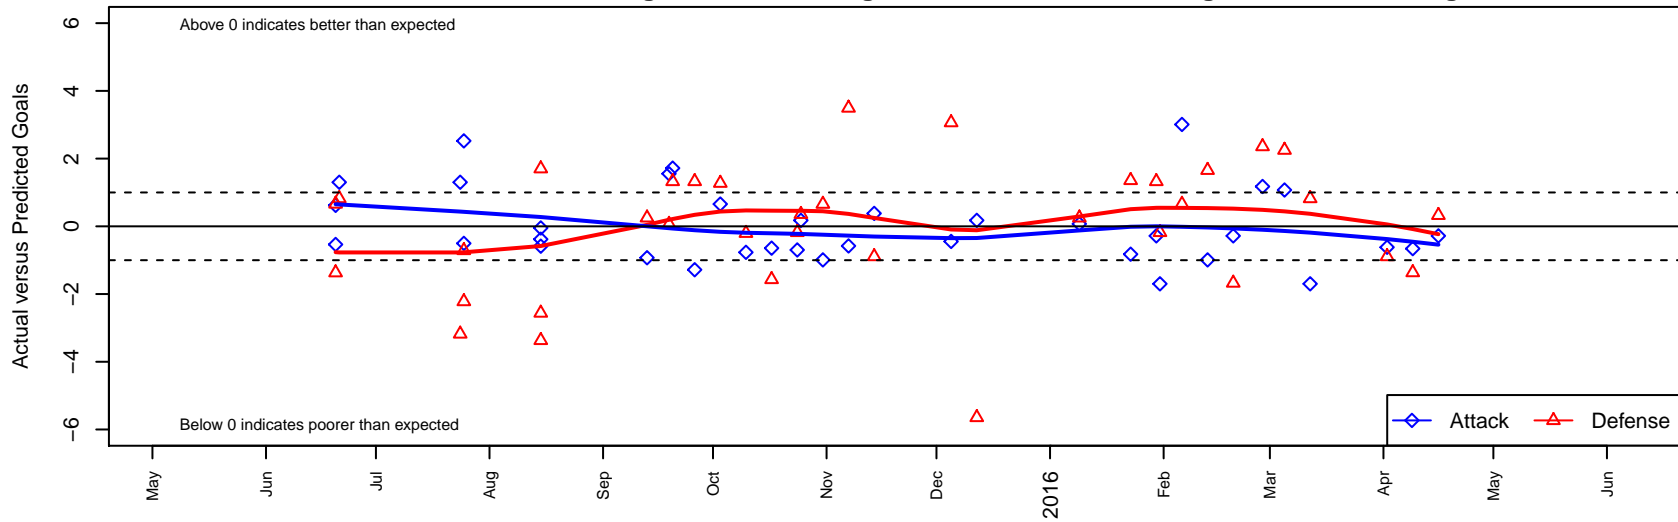

Eastside FC Grey B02

Eastside FC
 Preston, WA
 B02 total strength=558
 attack=0.54 defense=0.34
 fall league = RCL B02 Div 4
 spr league = Win RCL B02 Div 5

alt names used:
 EASTSIDE FCEASTSIDE FC B02 GREY D
 EASTSIDE FC GREY ()
 Eastside BU13 Grey
 Eastside FC B02 Grey D
 Eastside FC B02 Grey D
 Eastside FC B02 Grey D

Venues played:
 2015 Snohomish United Invt Silver
 2015 Sounders FC Cup BU13
 2015 Bigfoot Silver U13
 2015 RCL B02 Div 4
 2015 Win RCL B02 Div 5
 2015 WYS Presidents Cup B02 Division 2

Eastside FC Grey B02
 Dots are actual minus expected GF (blue circles) and GA (red triangles).
 Blue line is smoothed change in attack strength. Red is smoothed change in defense strength.

**attack and defense variance (black dot)
relative to other teams
and top 10 in region**

**attack and defense rating
relative to others at age
and all opponents in last 13 months**

Performance relative to 13 month average