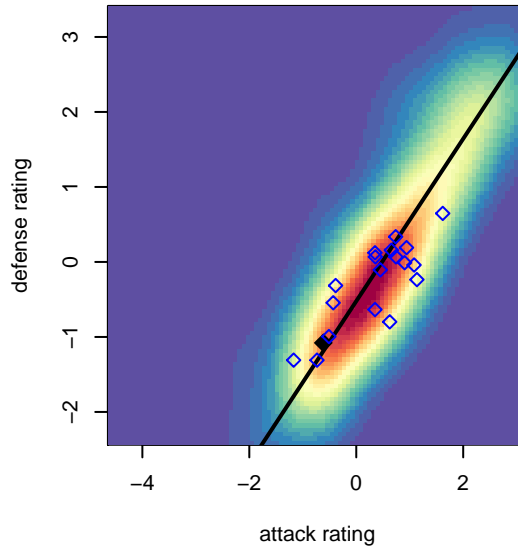

Eastside FC Grey B02

Eastside FC
 Preston, WA
 B02 total strength=558
 attack=0.54 defense=0.34
 fall league = RCL B02 Div 4
 spr league = Win RCL B02 Div 5

alt names used:
 EASTSIDE FCEASTSIDE FC B02 GREY D
 EASTSIDE FC GREY ()
 Eastside BU13 Grey
 Eastside FC B02 Grey D
 Eastside FC B02 Grey D
 Eastside FC B02 Grey D

Venues played:
 2015 Snohomish United Invt Silver
 2015 Sounders FC Cup BU13
 2015 Bigfoot Silver U13
 2015 RCL B02 Div 4
 2015 Win RCL B02 Div 5
 2015 WYS Presidents Cup B02 Division 2

Eastside FC Grey B02
 Dots are actual minus expected GF (blue circles) and GA (red triangles).
 Blue line is smoothed change in attack strength. Red is smoothed change in defense strength.

**attack and defense variance (black dot)
relative to other teams
and top 10 in region**

**attack and defense rating
relative to others at age
and all opponents in last 13 months**

Performance relative to 13 month average